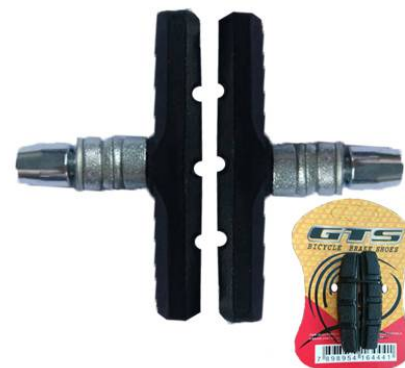

280011 - SAPATA V-BRAKE 70mm ALLEN
BLISTER GTS X-12